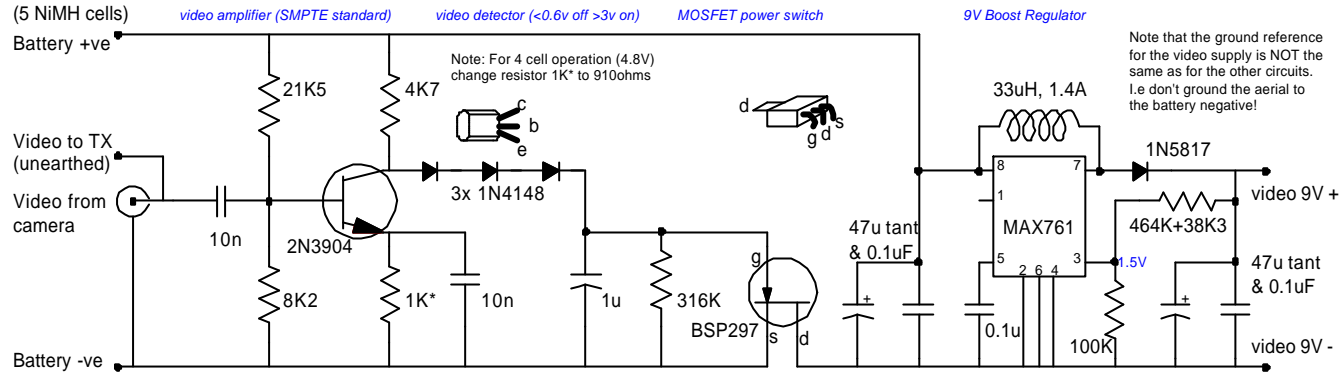

KAP RIG: Automatic video switch for downlink power.

James Gentles © 2003

www.gentles.info